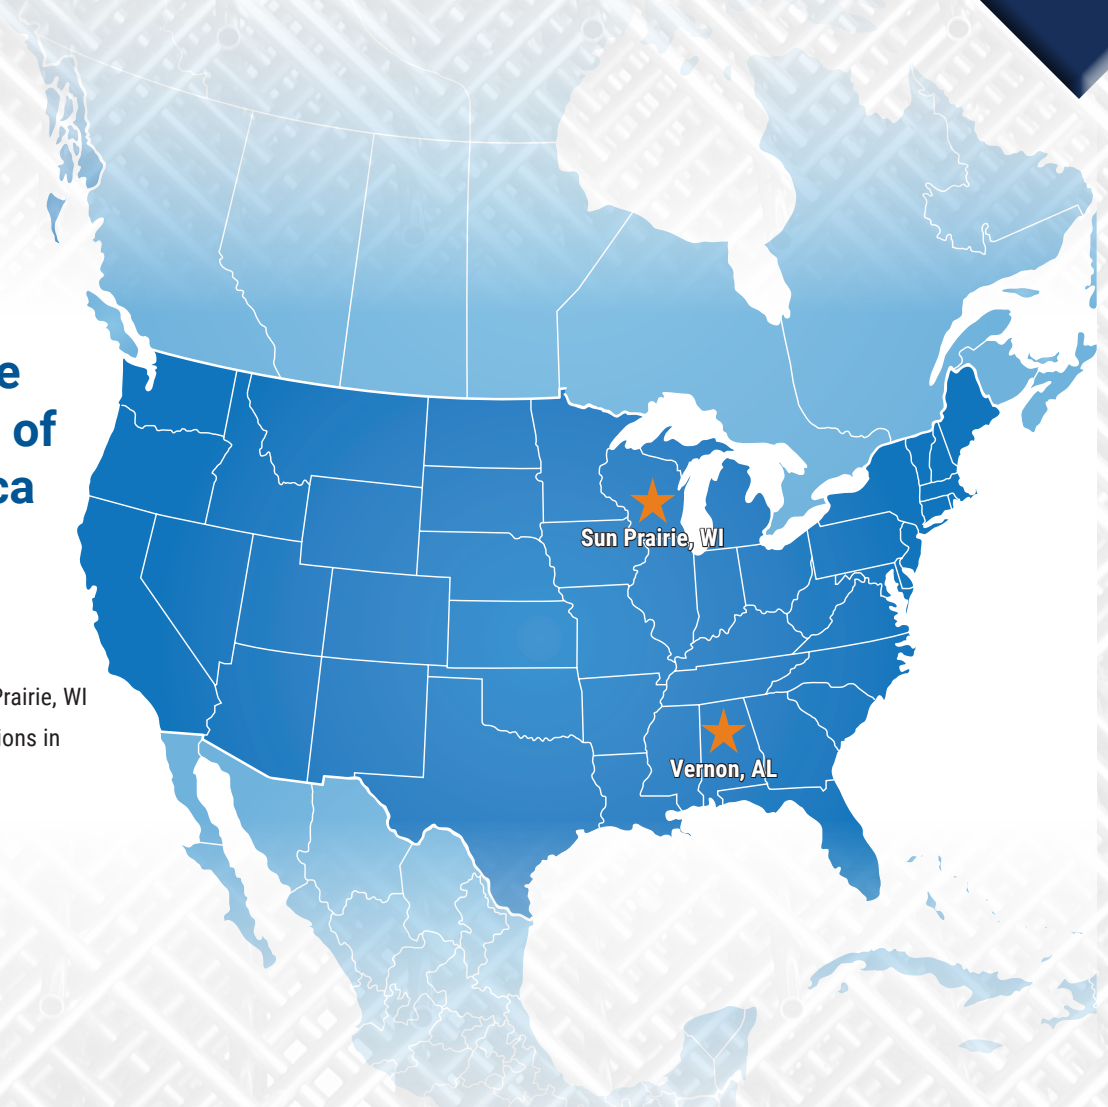

A 3":12" pitch, lean-to building with the doors on the high side.

15' wide, 3":12" pitch building with doors on the low side.

DESIGN. MANUFACTURE. ERECT.

**We distribute
throughout all of
North America**

Trachte is headquartered in Sun Prairie, WI
and have opened additional locations in
Madison, WI and Vernon, AL.

For more information and details on Trachte self-storage systems, please contact your regional manager. Utilize our Regional Manager Locator by scanning the QR code: